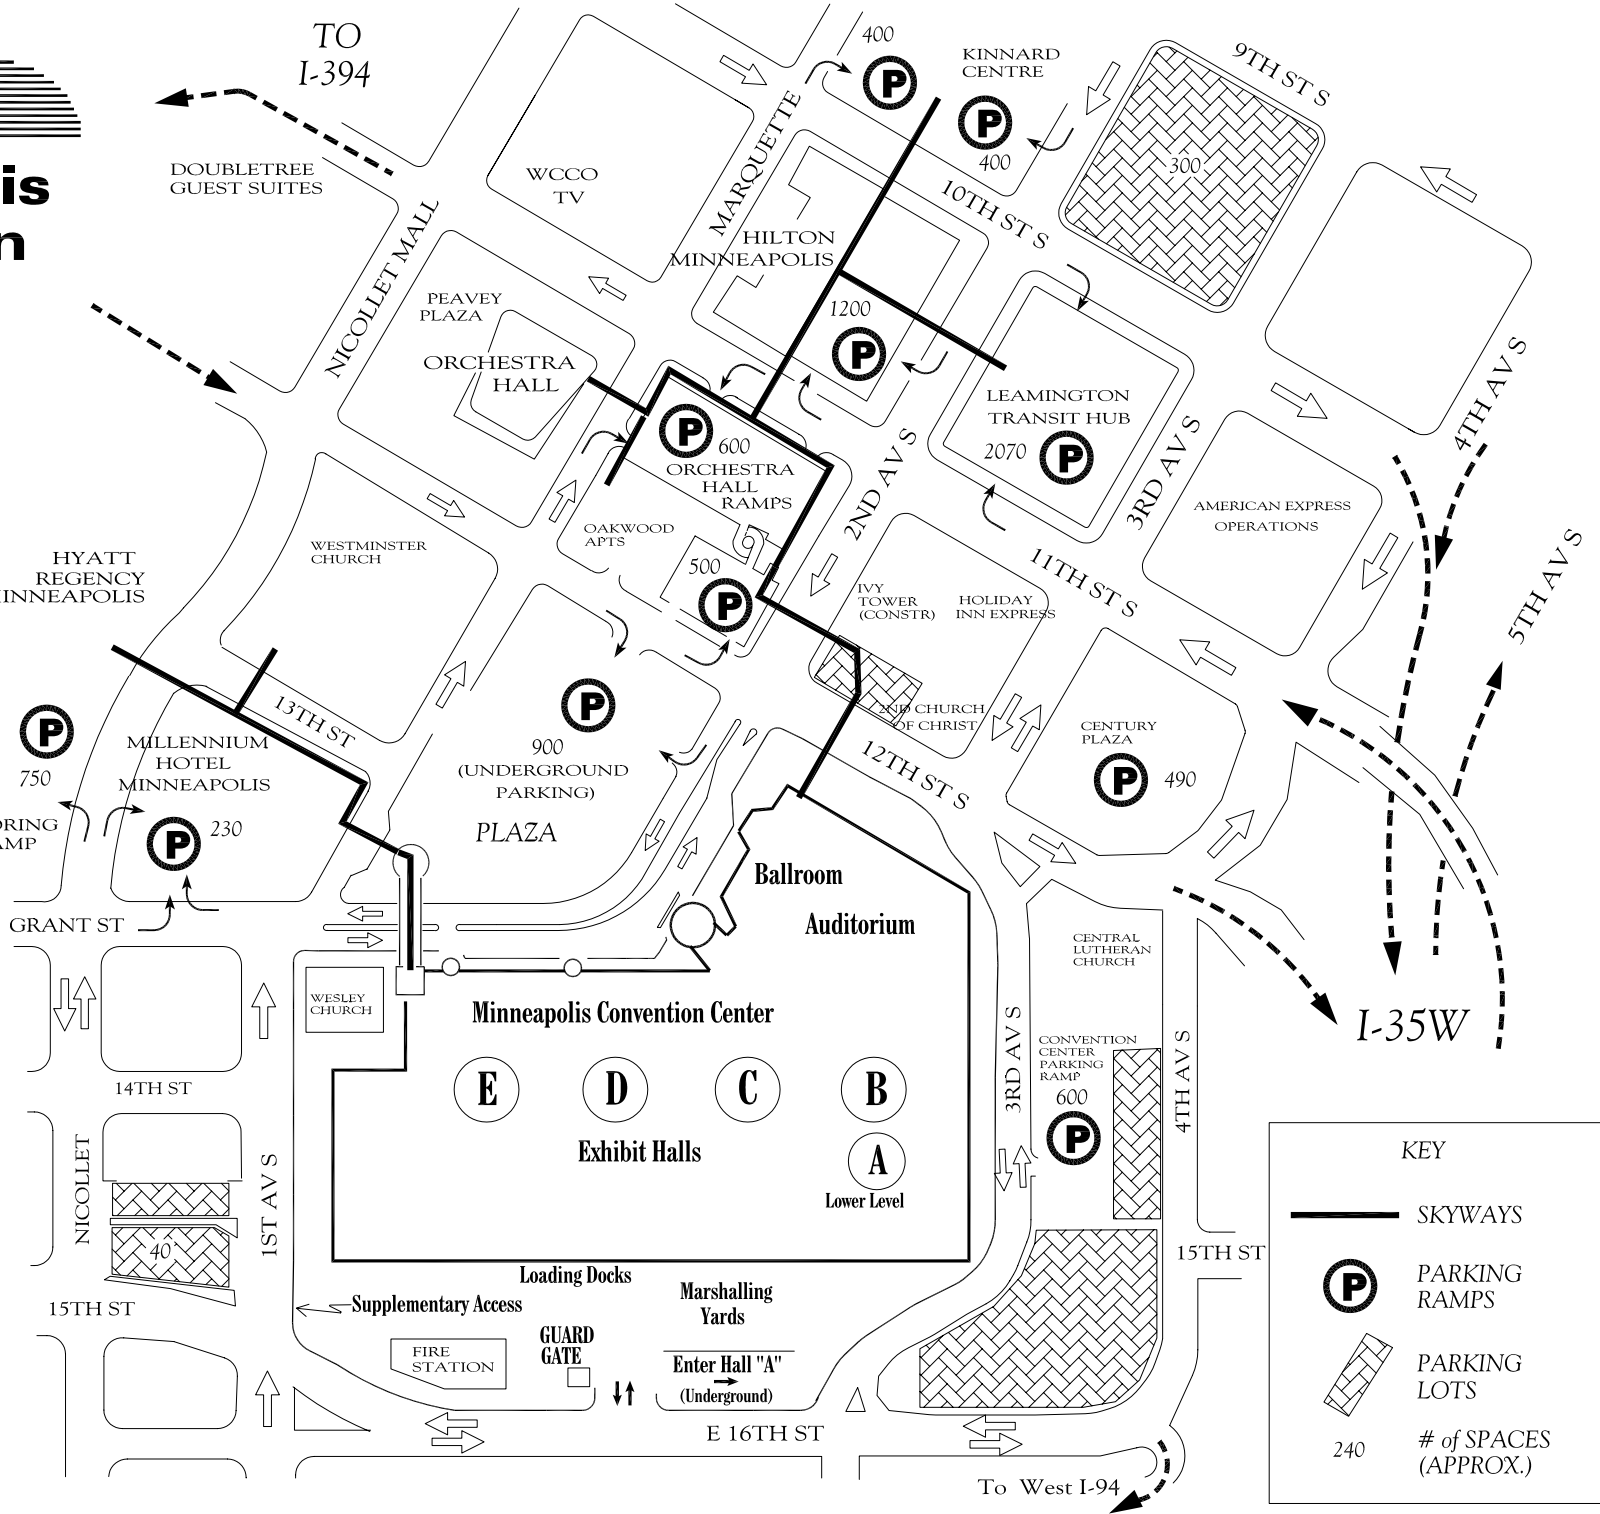

Minneapolis Convention Center

Parking & Skyway System

MUNICIPAL PARKING RAMPS

LEAMINGTON (673-9650)
ORCHESTRA HALL (339-2554)
PLAZA (339-9061)
OPEN 6 A.M. - 11 P.M.
OR LATER FOR EVENTS

OPEN WEEKENDS FOR ALL
EVENTS AT ORCH. HALL
AND CONVENTION CENTER

HILTON RAMP (673-9644)
OPEN 24 HRS/DAY

SKYWAYS ARE OPEN
M-F 6:30a - 10:00p
SAT 9:30a - 8:00p
SUN NOON - 6:00p

Mpls Traffic & Parking Svcs
January 2007

KEY

-  SKYWAYS
-  PARKING RAMPS
-  PARKING LOTS
-  # of SPACES (APPROX.)